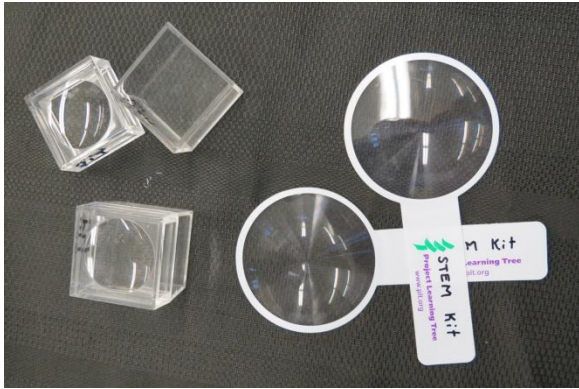

PLT STEM Kit 3<sup>rd</sup> Grade Picture Inventory List

- Magnified Bug Boxes (10)
- PLT Hand Lenses (25)

- Wooden Tree Cookies (25)
- Laminated Paper Plates (30)
- Colored Poker Chips (25) Red, Blue, Yellow, Green

- Tangent Height Gauge (2)

- Tree Factory Labels:  
Heartwood (1), Xylum (5), Cambium (6), Phloem (7), Bark (8), Roots (10), Yarn

PLT STEM Kit 3<sup>rd</sup> Grade Picture Inventory List

Field Guides: *Common Trees of Alaska (10)*, *Peterson Field Guide to Trees of North America (5)*